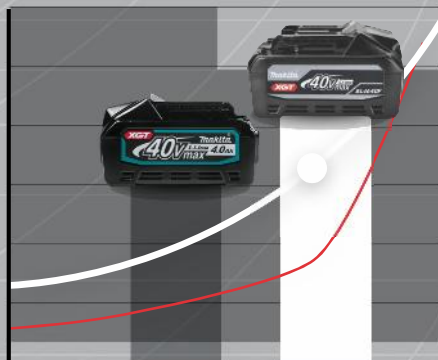

Tabless cells avoid current concentration by connecting the entire end of the electrode to the end of the cell instead of the tabs. This improves battery efficiency, thermal management and overall battery performance. Elevate your workday with the high-output 40V Max 4.0Ah battery – where power, durability, and innovation meet to redefine excellence in tool performance.

BRUSHLESS MOTOR FOR POWER AND PERFORMANCE

ADVANCED ELECTRONICS

DUAL COOLING FANS FOR CONSISTENT FAST CHARGE

TABLESS CELL TECHNOLOGY

CONTINUOUS WORKING TIME

MAX OUTPUT
*VS BL4040

■ TABBED CELL
BL4040

□ TABLESS CELL
BL4040F